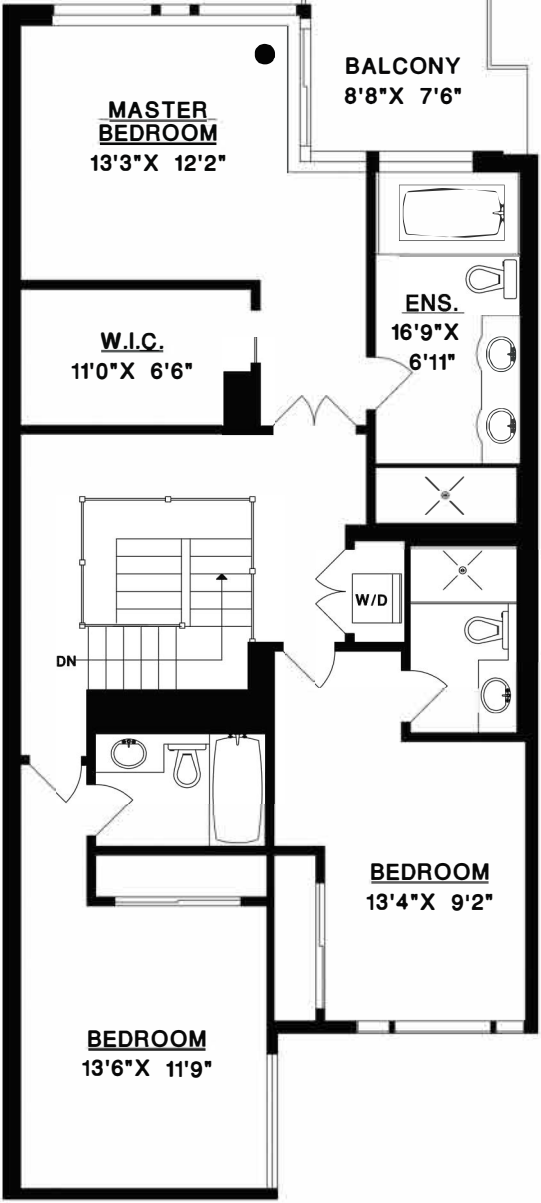

**#102-1515 HOMER MEWS,
VANCOUVER, B.C.**

UPPER FLOOR	1273 SQ.FT.
MAIN FLOOR	1268 SQ.FT.
* TOTAL	2541 <u>SQ.FT.</u>

**GREGG
BAKER**

gregg@greggbaker.ca
www.greggbaker.ca
Direct: **604 649 1259**

ENGEL & VÖLKERS®

*Floor and Total square footage taken from Strata Plan.

UPPER FLOOR

MAIN FLOOR

MEASURE MASTERS
VANCOUVER OFFICE
(604) 981-8585