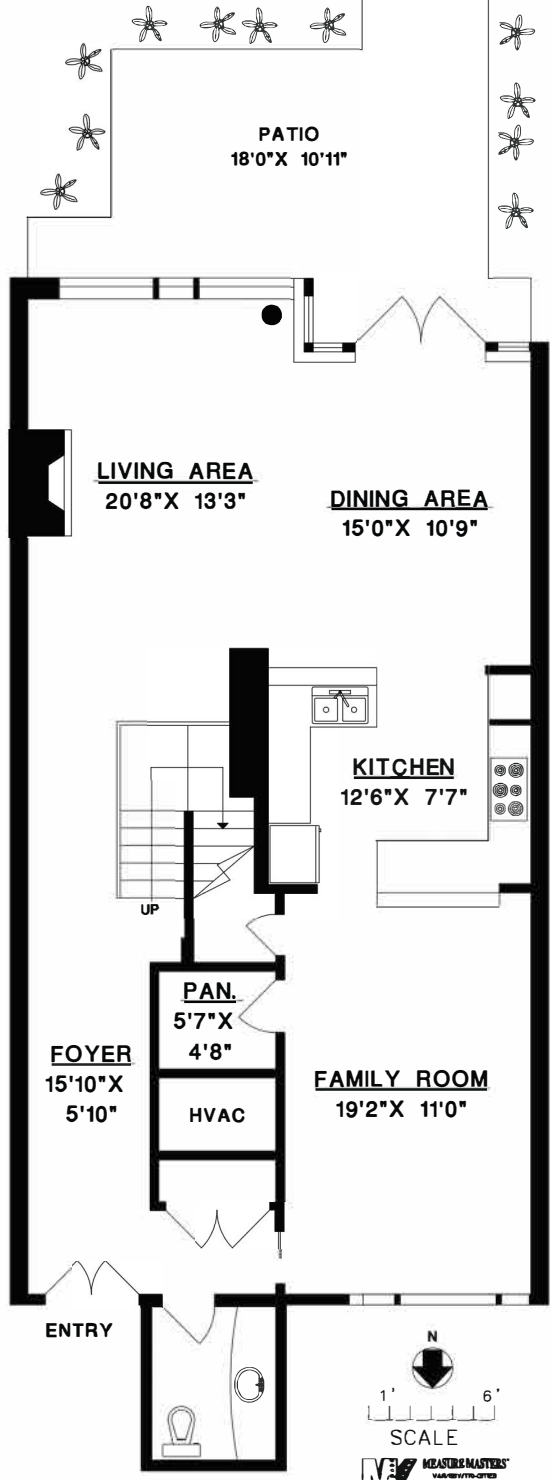

**#102-1515 HOMER MEWS,
VANCOUVER, B.C.**

UPPER FLOOR	1273 SQ.FT.
MAIN FLOOR	1268 SQ.FT.
* TOTAL	2541 <u>SQ.FT.</u>

**GREGG
BAKER**

gregg@greggbaker.ca
www.greggbaker.ca
Direct: **604 649 1259**

ENGEL & VÖLKERS®

*Floor and Total square footage taken from Strata Plan.

UPPER FLOOR

MAIN FLOOR

MEASURE MASTERS
VANCOUVER OFFICE
(604) 981-8585