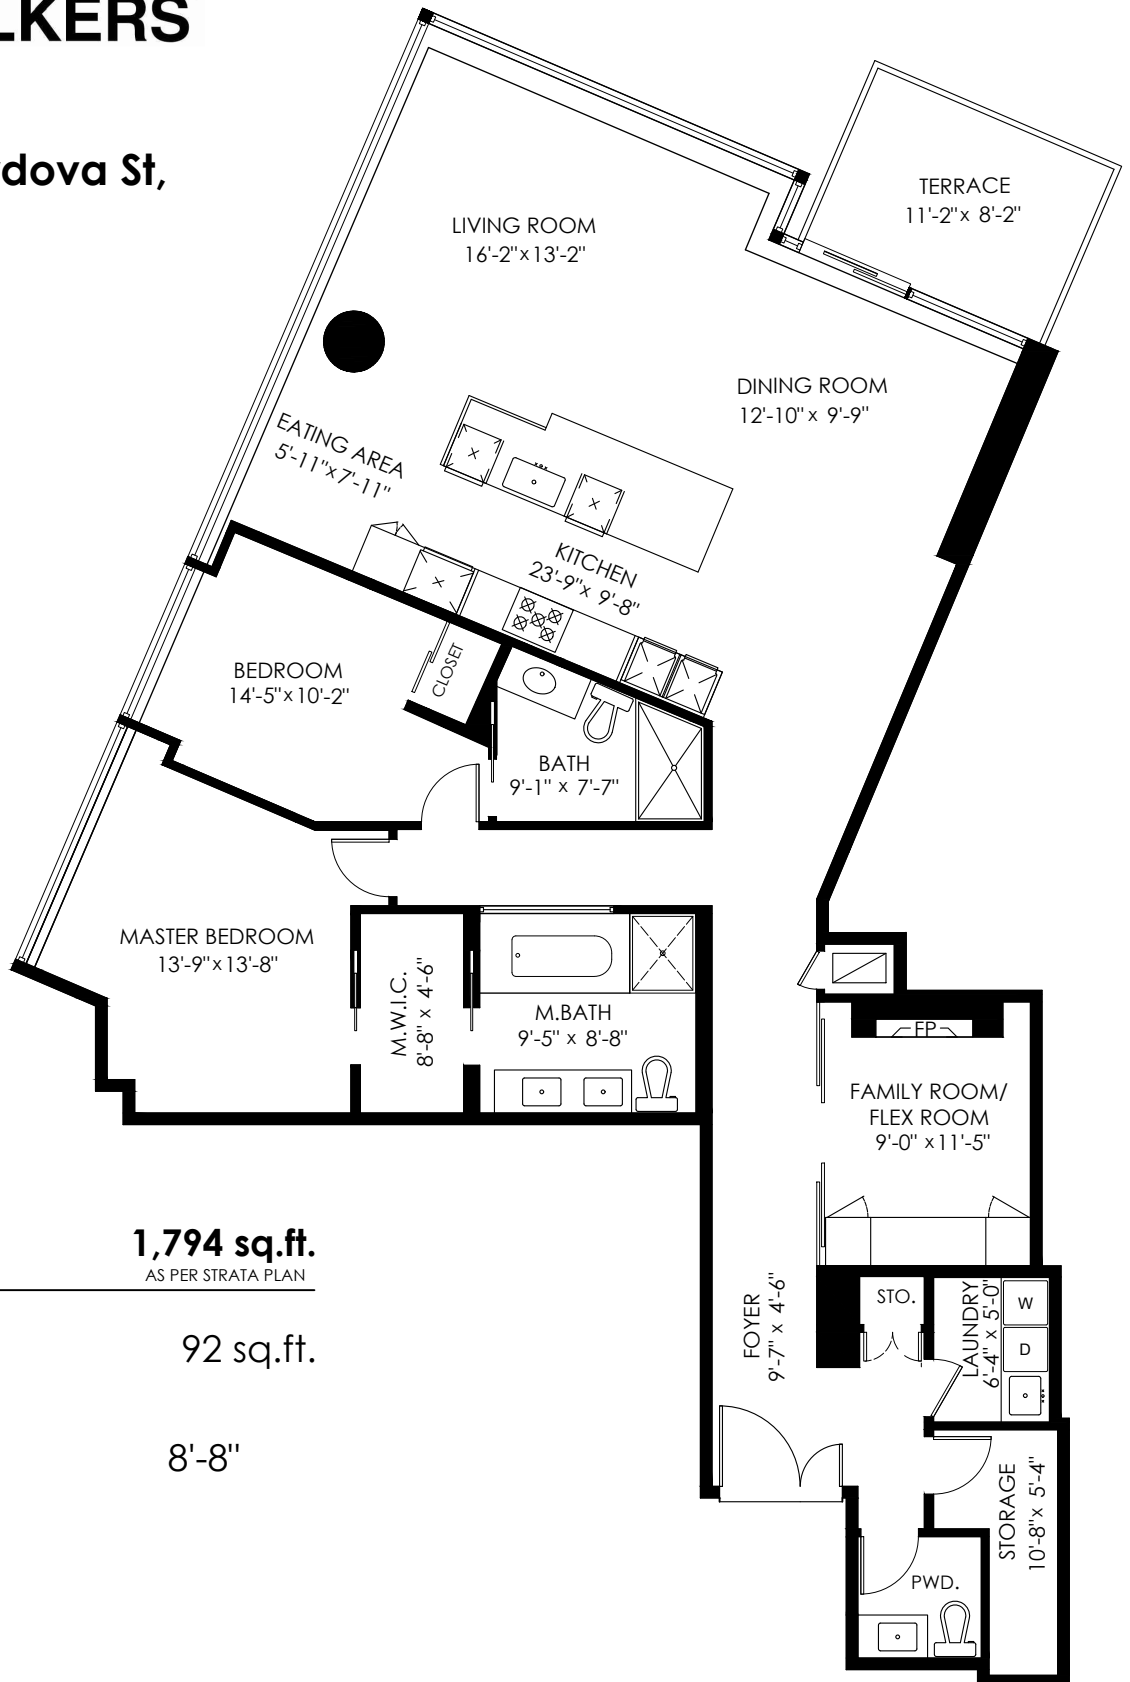

**#4205 1011 W Cordova St,  
Vancouver**

**Floor Area:** **1,794 sq.ft.**  
AS PER STRATA PLAN

Terrace: 92 sq.ft.

Ceiling Height: 8'-8"