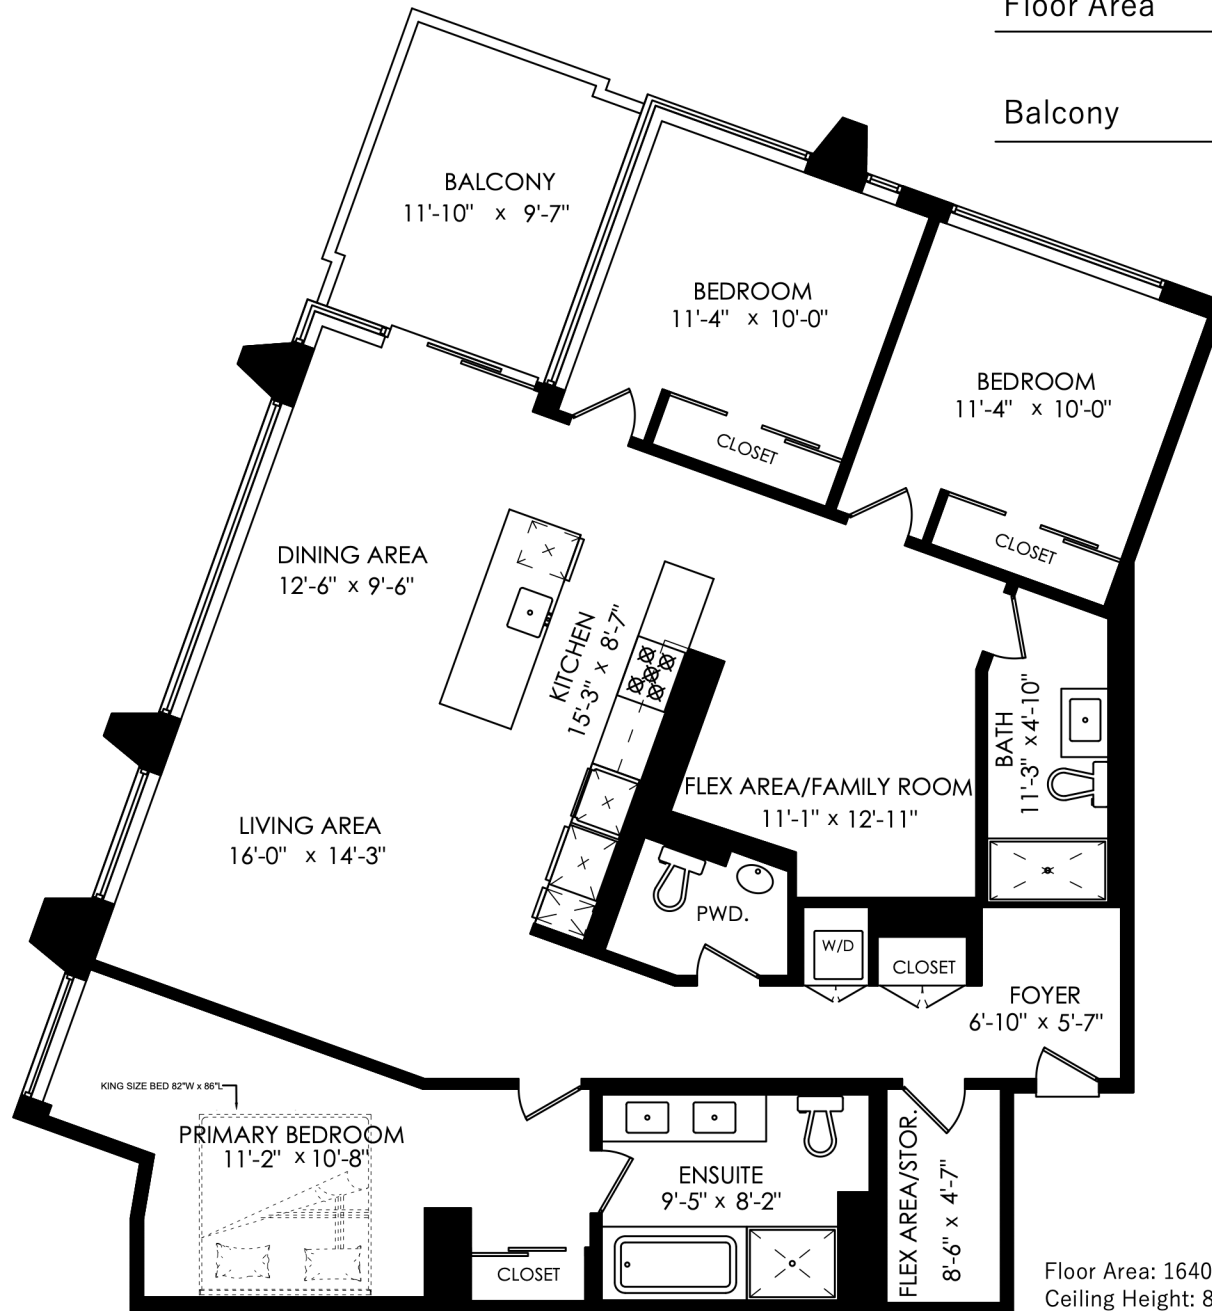

Floor Area 1640 SQ.FT.

Balcony 121 SQ.FT.

Floor Area: 1640 Sq.Ft.
Ceiling Height: 8'-11"