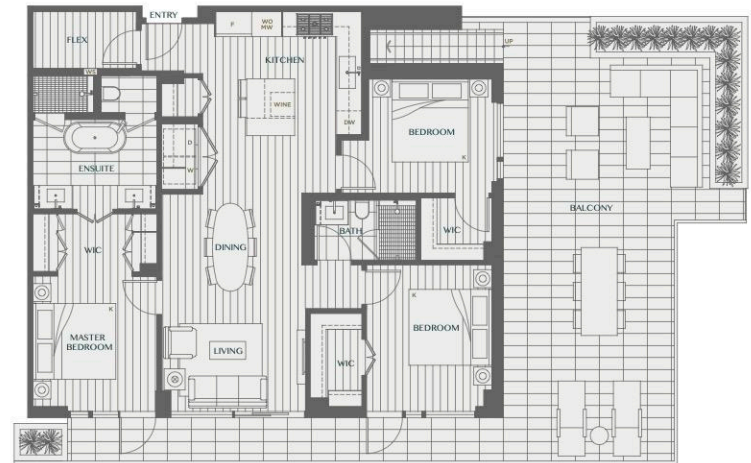

HOME TYPE PH3A

3 BEDROOM + FLEX + 2 BATH

Interior SF: 1,248

Balcony/Patio SF: 1,526

Total SF: 2,774

Legacy embraces modernity at its best. Inspired by world-class design and elegance, these spacious homes offer you peace of mind with modern conveniences.

ROOFTOP DECK

MAIN LEVEL