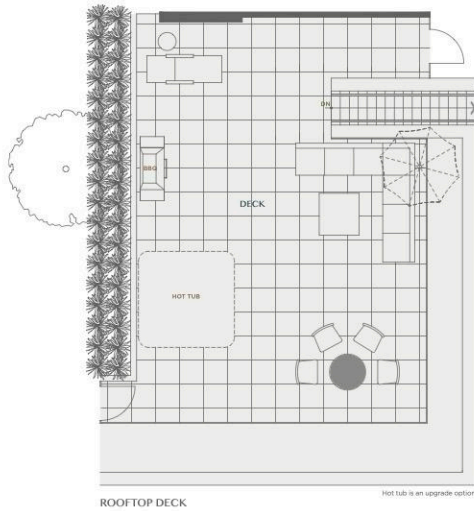

HOME TYPE PH3A

3 BEDROOM + FLEX + 2 BATH

Interior SF: 1,248

Balcony/Patio SF: 1,526

Total SF: 2,774

Legacy embraces modernity at its best. Inspired by world-class design and elegance, these spacious homes offer you peace of mind with modern conveniences.

ROOFTOP DECK

MAIN LEVEL