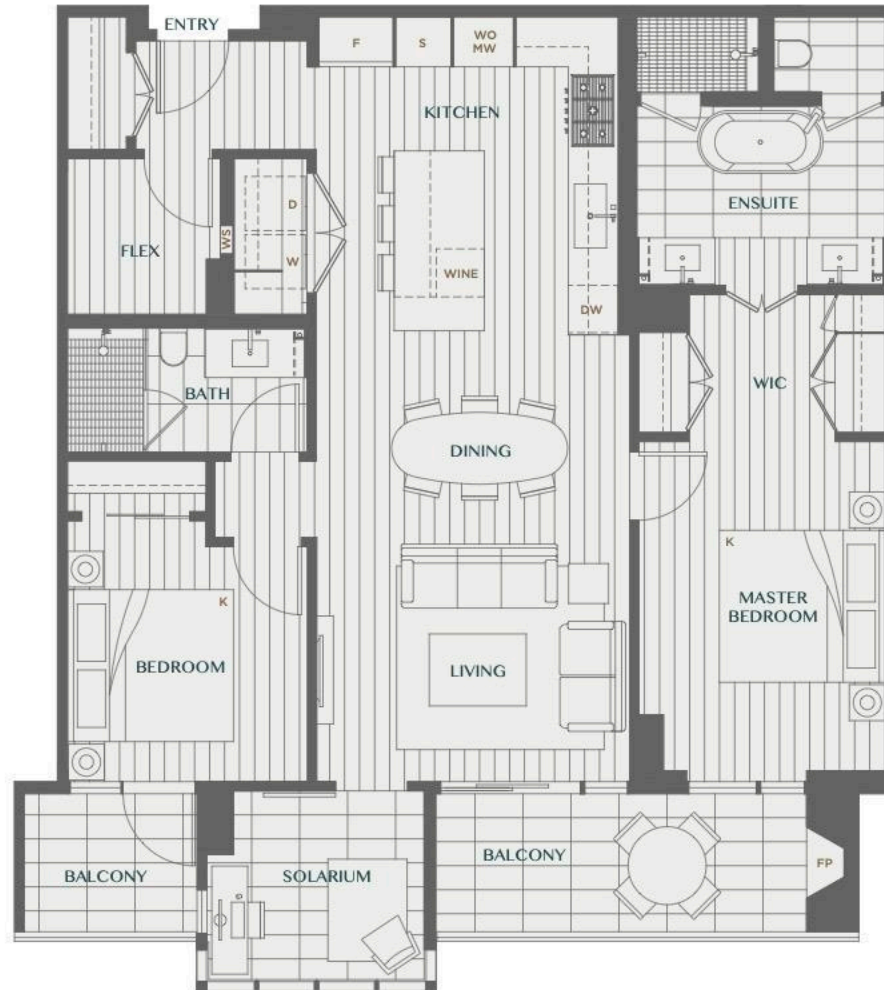

## HOME TYPE 2Q

**2 BEDROOM + FLEX +  
SOLARIUM + 2 BATH**

**Interior SF: 1,197**

**Balcony/Patio SF: 136**

**Total SF: 1,333**

*Legacy embraces modernity at its best. Inspired by world-class design and elegance, these spacious homes offer you peace of mind with modern conveniences.*

LEVEL 4

LEVEL 3

**QL** **QUALEX -  
LANDMARK™**