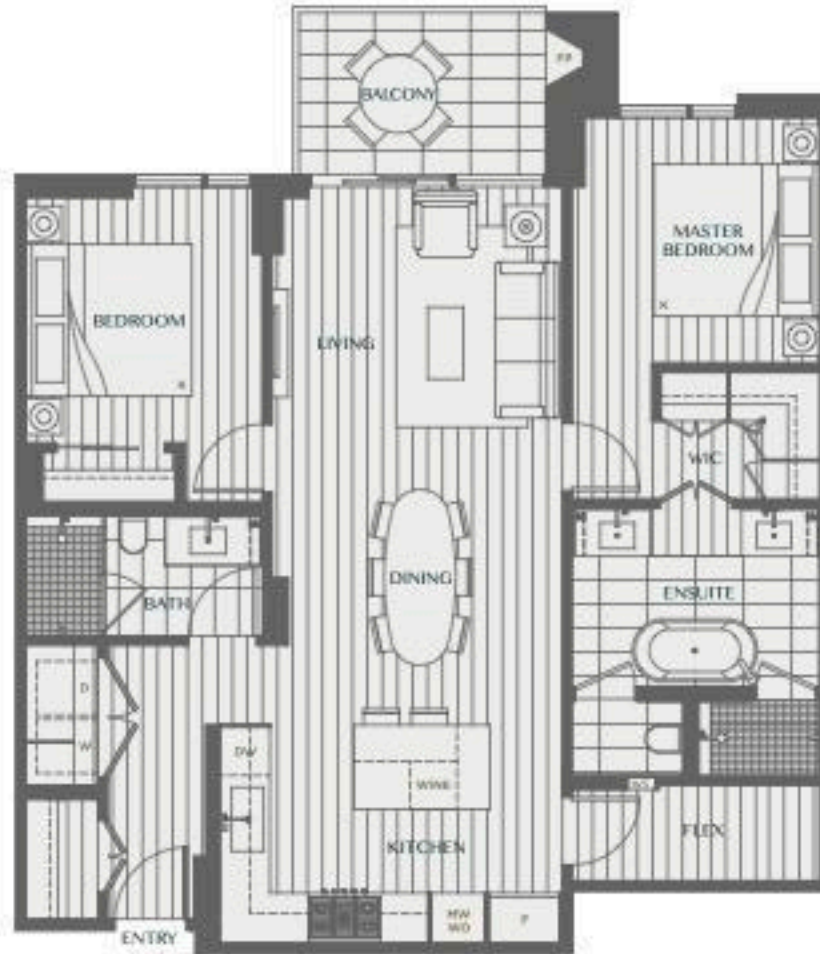

LEGACY
ON DUNBAR

HOME TYPE 2K

2 BEDROOM + FLEX + 2 BATH

Interior SF: 1,074

Balcony/Patio SF: 74

Total SF: 1,148

Legacy embraces modernity at its best. Inspired by world-class design and elegance, these spacious homes offer you peace of mind with modern conveniences.

LEVEL 4

LEVEL 3

QL QALEX -
LANDMARK