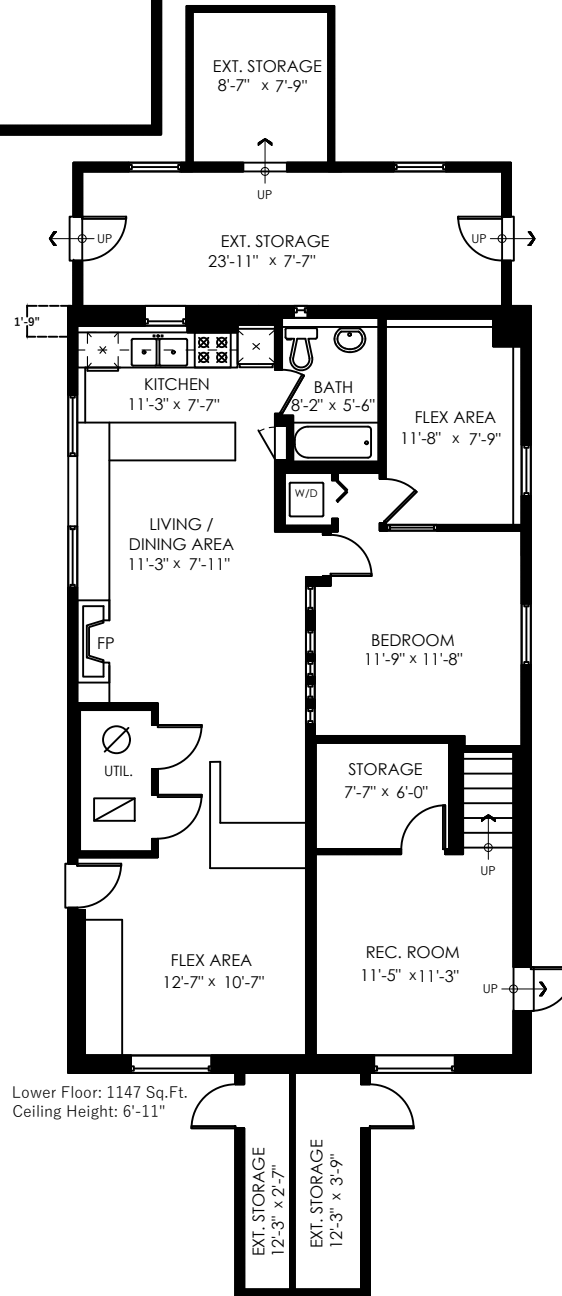

3649 W 5 Ave. Vancouver, BC

Main Floor	998 SQ.FT.
Upper Floor	968 SQ.FT.
Lower Floor	1147 SQ.FT.
Total	3113 SQ.FT.

Deck	192 SQ.FT.
Porch	246 SQ.FT.
Attic	396 SQ.FT.
Ext. Storage	375 SQ.FT.
Total Extras	1209 SQ.FT.