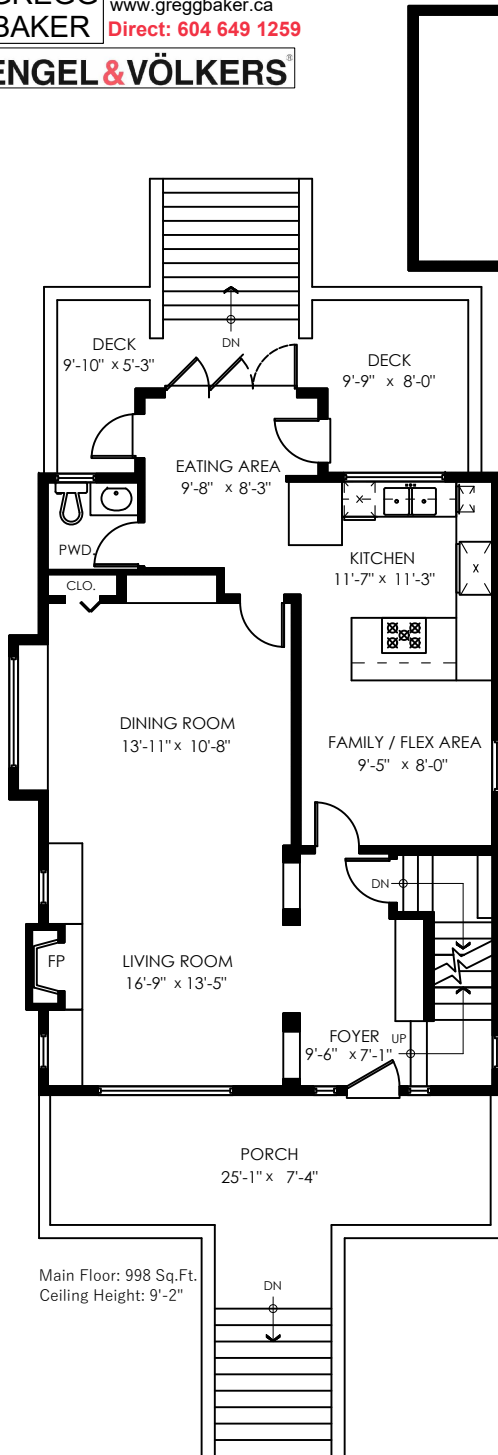

3649 W 5 Ave. Vancouver, BC

Main Floor	998 SQ.FT.
Upper Floor	968 SQ.FT.
Lower Floor	1147 SQ.FT.
Total	3113 SQ.FT.

Deck	192 SQ.FT.
Porch	246 SQ.FT.
Attic	396 SQ.FT.
Ext. Storage	375 SQ.FT.
Total Extras	1209 SQ.FT.