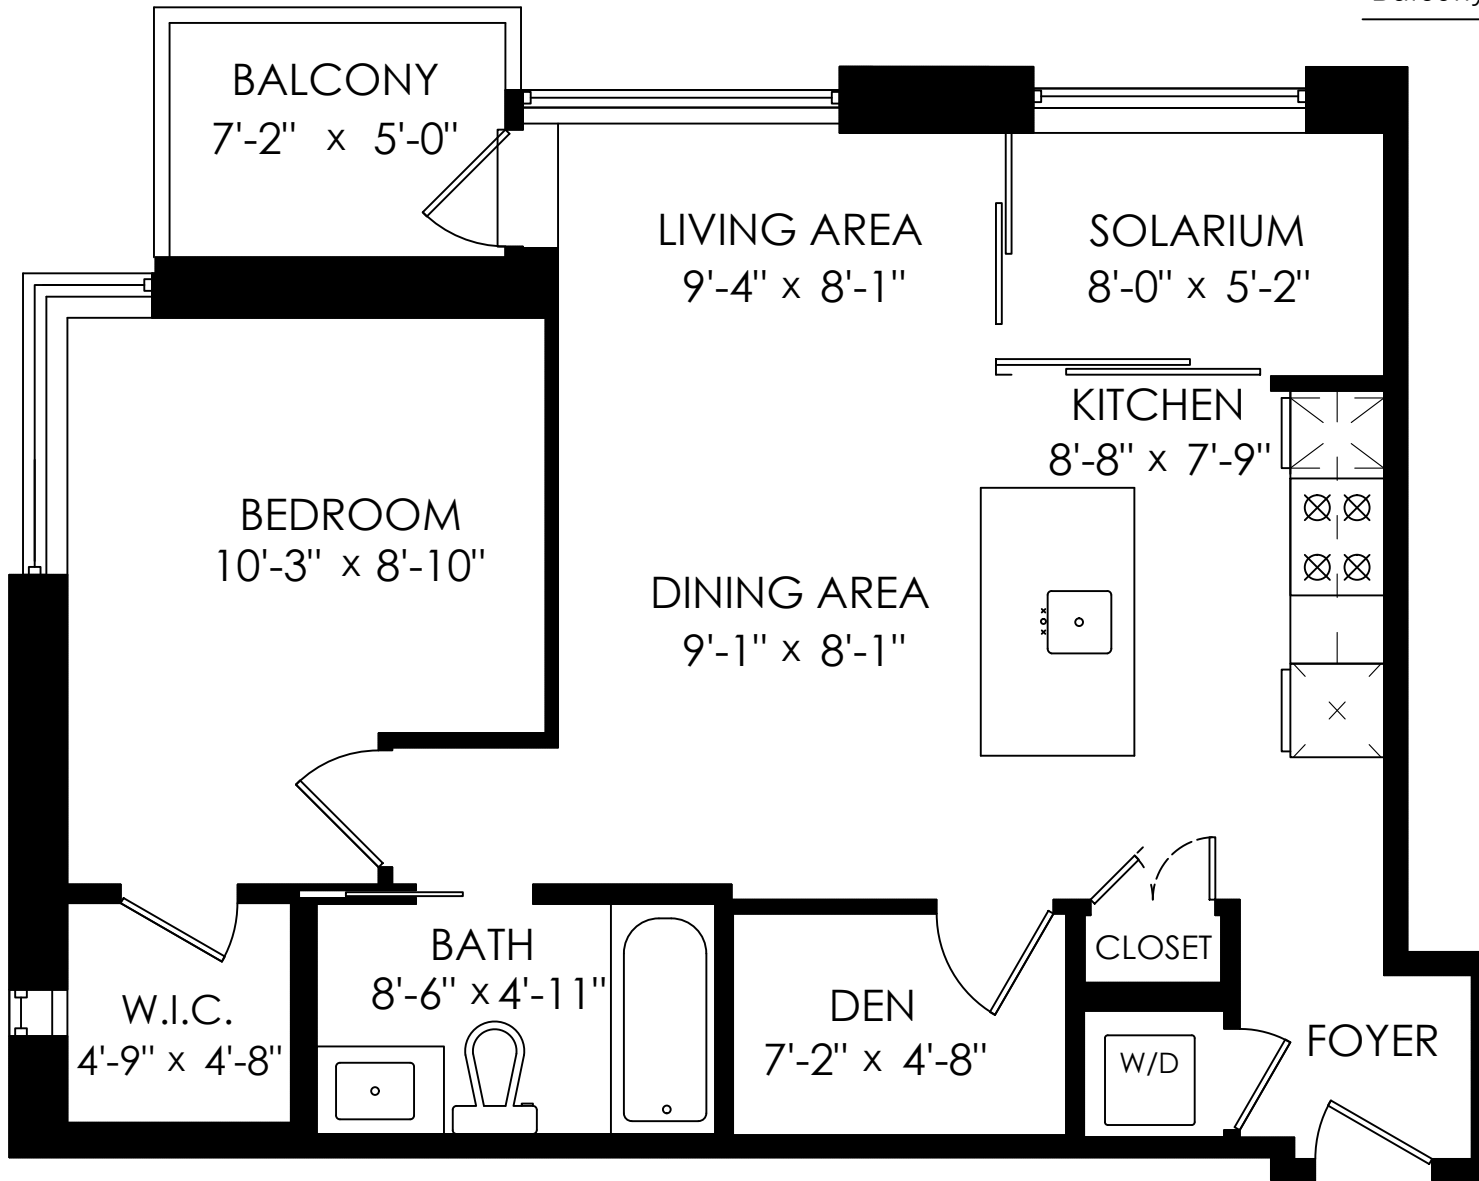

Floor Area 657 SQ.FT.

Balcony 41 SQ.FT.

Floor Area: 0 Sq.Ft.
Ceiling Height: 8'-7"